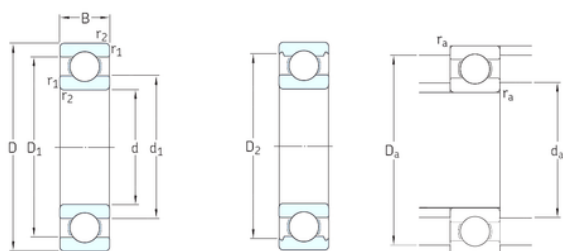

China abec 9 Bearing Supplier

SKF bearing catalog 6202 bearing price list 6202 bearing hot sale bearing 6202

Bearing No. 6202

6202 Bearing 2D drawings and 3D CAD models

Size	15x35x11 mm
Bore Diameter	15 mm
Outer Diameter	35 mm
Width	11 mm
d	15 mm
D	35 mm
B	11 mm
C	11 mm
d1	21,7 mm
r1 min.	0,6 mm
r2 min.	0,6 mm
D1	29 mm
D2	30,4 mm
da min.	19,2 mm
Da max.	30,8 mm
rc max.	0,6 mm
Weight	0,045 Kg
Basic dynamic load rating (C)	8,06 kN
Basic static load rating (C0)	3,75 kN
Fatigue load limit (Pu)	0,16
Reference speed	43000 r/min
Limiting speed	28000 r/min
Calculation factor (f0)	13
Category	Single Row Ball Bearings
Inventory	290.0

China abec 9 Bearing Supplier

Manufacturer Name	SKF
Minimum Buy Quantity	N/A
Weight / Kilogram	0.046
EAN	7316577090010
Product Group	B00308
Enclosure	Open
Precision Class	ABEC 1 ISO P0
Maximum Capacity / Filling Slot	No
Rolling Element	Ball Bearing
Snap Ring	No
Internal Special Features	No
Cage Material	Steel
Internal Clearance	C0-Medium
Inch - Metric	Metric
Long Description	15MM Bore; 35MM Outside Diameter; 11MM Outer Race Diameter; Open; Ball Bearing; ABEC 1 ISO P0; No Filling Slot; No Snap Ring; No Internal Special Features
Category	Single Row Ball Bearing
UNSPSC	31171504
Harmonized Tariff Code	8482.10.50.68
Noun	Bearing
Keyword String	Ball
Manufacturer URL	http://www.skf.com
Manufacturer Item Number	6202
Weight / LBS	0.1
Outer Race Width	0.433 Inch 11 Millimeter
Bore	0.591 Inch 15 Millimeter
Outside Diameter	1.378 Inch 35 Millimeter